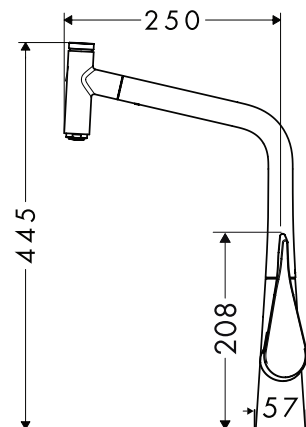

Model: 14884003

FEATURES

Select technology

A simple press regulates the water flow: Switching on and off with ease.

15 year warranty

10 year warranty parts and labour, plus an additional 5 year parts only.

Comfort zone

Defines the height, side clearance, and - with pull-out function - the length of the space around the mixer.

Filtered water

Enjoy filtered water from this tap by connecting to an optional Oliveri inline filtration system.

OTHER METRIS PRODUCTS YOU MAY LIKE

MATCHING ACCESSORIES

SPECIFICATIONS

Description

Metris® Select 320
Pull out mixer

Mixer height

445mm

WELS rating

4 Stars, 7 l/min
Water efficiency

Finish

Chrome

Cartridge size

35mm

Cartridge type

M2 ceramic cartridge

EAN

4011097808765

Spout height

333mm

Max. operating pressure

500kpa

Origin

Made in Germany

Packaged dimension

555 x 310 x 85 mm

Packaged weight

4.0 kg

Warranty

15 year warranty (Refer to oliveri.com.au for full warranty details)

For more information call **1300 137 465** or visit oliveri.com.au