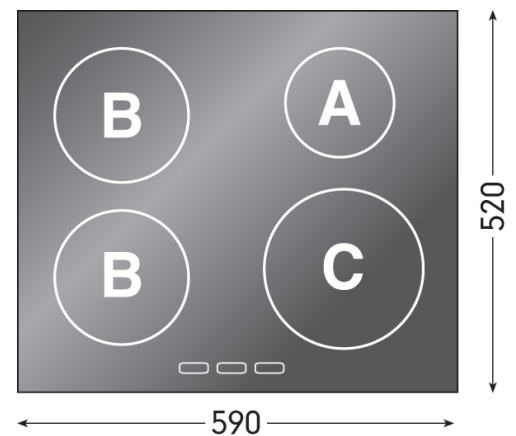

Pictured: • 600WMP Oven
• KHVI60TC Cooktop

60cm Induction

KHVI60TC

Model KHVI 60 TC Induction Cooktop

- Designed for simple operation
- Touch control operation
- 9 cooking temperature variations
- Easy to clean ceran surface
- Residual heat indicator
- Fast heat-up time
- Front Left – 2300W (220mm)
- Front Right – 1400 W (170mm)
- Rear Left – 1400 W (155mm)
- Rear Right – 2300 W (190mm)
- Auto Stop
- Overflow Stop
- Over Temperature cut off

Model KHVI 60 TC Induction Hob
Cut out – hole dimension: 560mm x 490mm
Total maximum power load: 7.4 / 8.4 kW

Australia National Telephone Number 1300 MYILVE (694 583)
New Zealand Telephone Number 0508 458 369