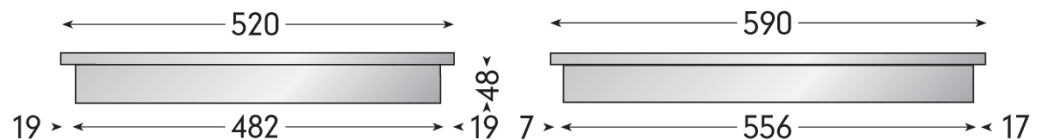

Pictured: • 600WMP Oven
• KHVI60TC Cooktop

60cm Induction

KHVI60TC

Model KHVI 60 TC Induction Cooktop

- Designed for simple operation
- Touch control operation
- 9 cooking temperature variations
- Easy to clean ceran surface
- Residual heat indicator
- Fast heat-up time
- Front Left – 2300W (220mm)
- Front Right – 1400 W (170mm)
- Rear Left – 1400 W (155mm)
- Rear Right – 2300 W (190mm)
- Auto Stop
- Overflow Stop
- Over Temperature cut off

Model KHVI 60 TC Induction Hob
Cut out – hole dimension: 560mm x 490mm
Total maximum power load: 7.4 / 8.4 kW

Australia National Telephone Number 1300 MYILVE (694 583)
New Zealand Telephone Number 0508 458 369