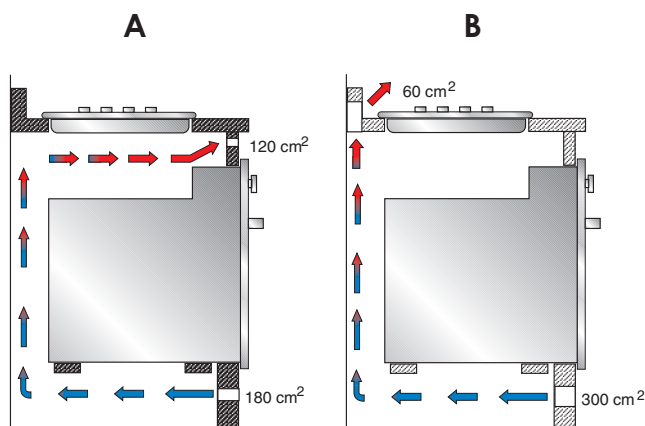

Built-in Compact Oven 60cm  
 Model 600 LVG  
 Total electrical load: 2.4 K/w, 10 AMP GPO  
 Total gas consumption: 25MJ/h  
 Cut out – hole dimension: 585mm x 560mm