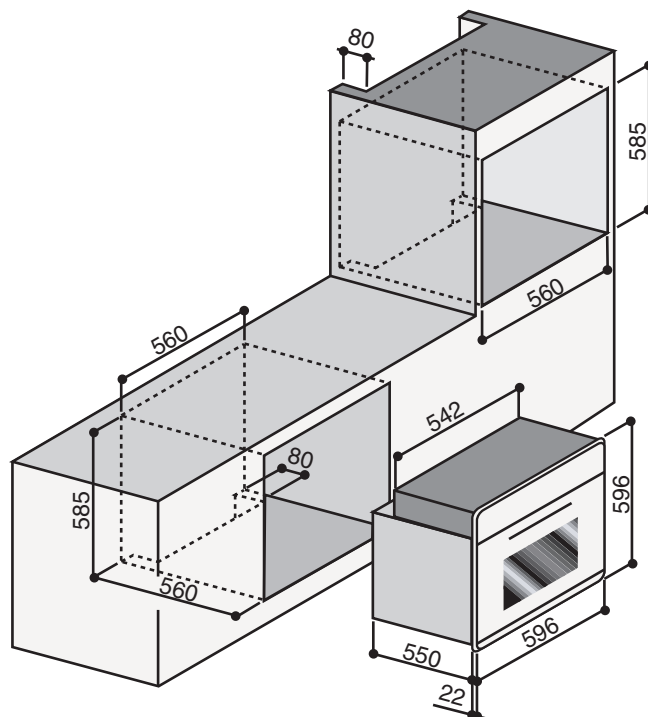

60cm 'LVG' Gas Oven

600 LVG

Model 600 LVG

- Select 4 multifunctional cooking modes
- 70 litre oven capacity
- Turbowave cooking
- Easy dismantling of oven interior
- Double spill trays on floor of oven
- Easy clean vitreous enamel interior, smooth black non staining appearance
- Digital electronic clock
- Triple door glazing for safer, cooler door temperatures
- European A Class energy rating
- Removable oven door and inner door glass
- Twin fan cavity integrated cooling system
- Concealed grill element
- Precision thermostatic 0°C through to 250°C
- Two Year Warranty
- Colour: Stainless Steel

Built-in Compact Oven 60cm
Model 600 LVG
Total electrical load: 2.4 K/w, 10 AMP GPO
Total gas consumption: 25MJ/h
Cut out – hole dimension: 585mm x 560mm