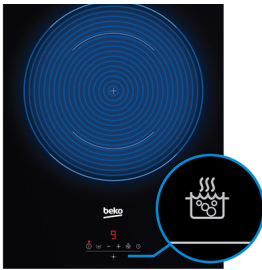

Cooking Zones

Rear Left Zone:	2.2/3.1 kW (Ø 180 mm)
Rear Right Zone:	2.4/3.7 kW (Ø 210 mm)
Front Left Zone:	2.2/3.1 kW (Ø 180 mm)
Front Right Zone:	1.5/2.2 kW (Ø 145 mm)

Dimensions & Weights

Built-in dimensions (W x D): 560 mm x 490 mm

BCT601IGN

60 cm Induction 4 Zone Cooktop with Indyflex™ Zone

Direct Access Control - Giving you complete control and flexibility in the kitchen, touch controls for each cooking zone allow you to adjust the heat level of your pots and pans separately, at the simple touch of a button.

IndyFlex™ Zone - Merge two zones together at the touch of a button. Great for when you need to use a larger pan, you can easily merge two cooking zones together thanks to IndyFlex™ technology in our induction cooktop.

Booster Function - Helping you save time, use the booster function to set the cooking zone to its maximum power, reaching the highest temperature quickly and efficiently.

Dimensions